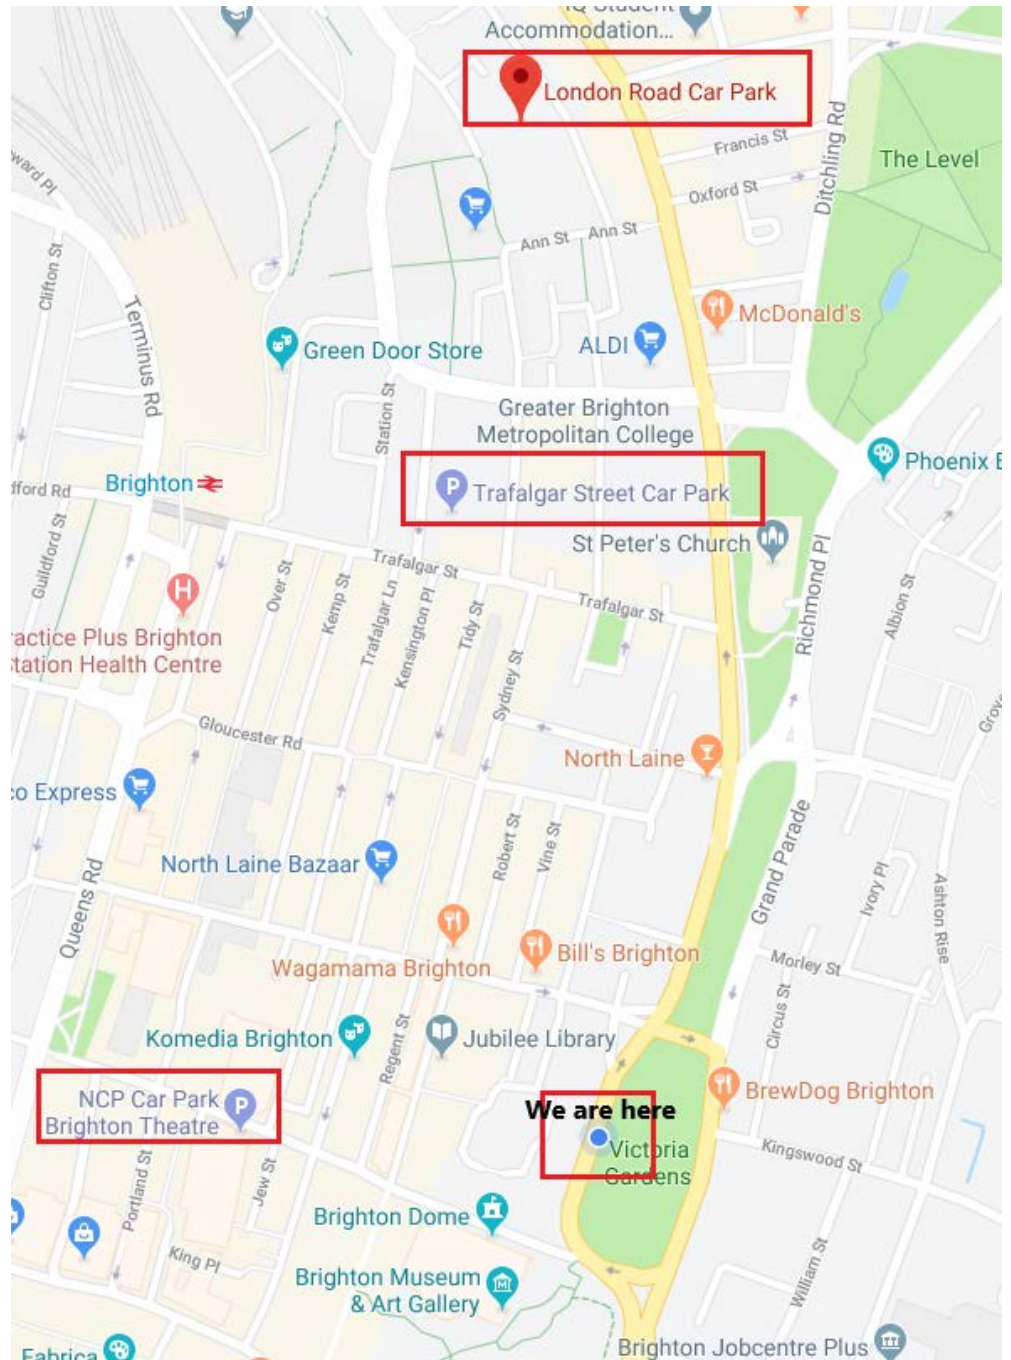

## How to find us

Our address is:  
7 Marlborough Place  
Brighton  
BN1 1UB

01273 672 575

- The closest car park to the office is the Brighton Theatre, Church Street NCP car park. The postcode for this is BN1 1US. Prices start from £5 per hour.  
Other car parks include:
- Trafalgar street car park, which is a 5 minute walk to the office, it has two entrances based at Blackman Street, Brighton, BN1 4DY and Whitecross Street, Brighton, BN1 4DZ, prices start from £3 an hour.
- London Road car park which is slightly further away, but still just a 10/15 walk to the office, which can be found at this address, Providence Place, Brighton, BN1 4GE the prices start from £1.50 for an hour.