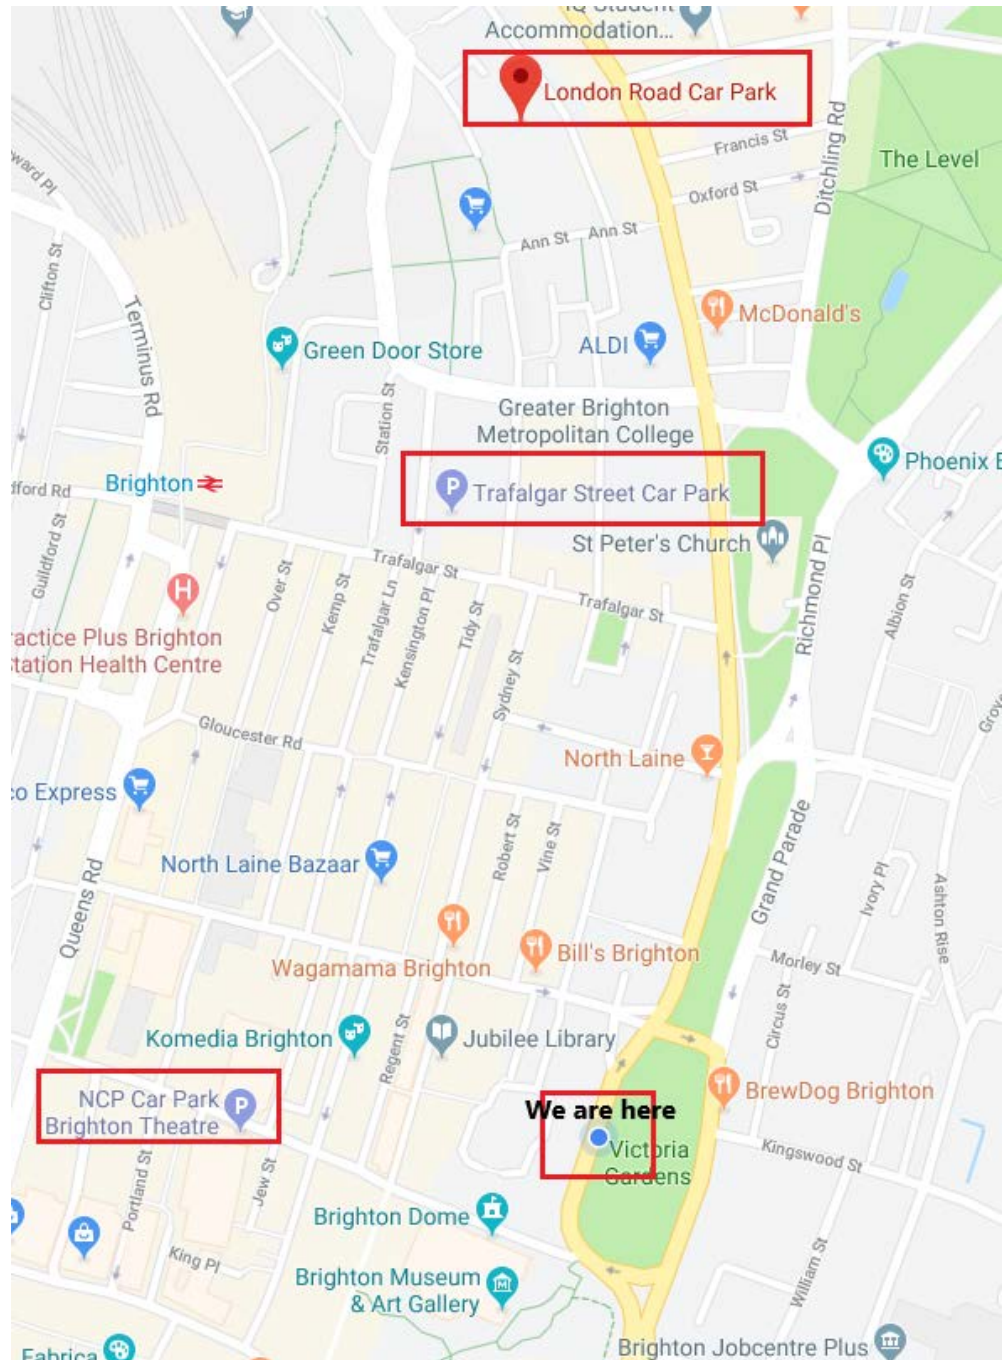

## How to find us

Our address is:  
7 Marlborough Place  
Brighton  
BN1 1UB

01273 672 575

- The closest car park to the office is the Brighton Theatre, Church Street NCP car park. The postcode for this is BN1 1US. Prices start from £5 per hour.  
Other car parks include:
- Trafalgar street car park, which is a 5 minute walk to the office, it has two entrances based at Blackman Street, Brighton, BN1 4DY and Whitecross Street, Brighton, BN1 4DZ, prices start from £3 an hour.
- London Road car park which is slightly further away, but still just a 10/15 walk to the office, which can be found at this address, Providence Place, Brighton, BN1 4GE the prices start from £1.50 for an hour.