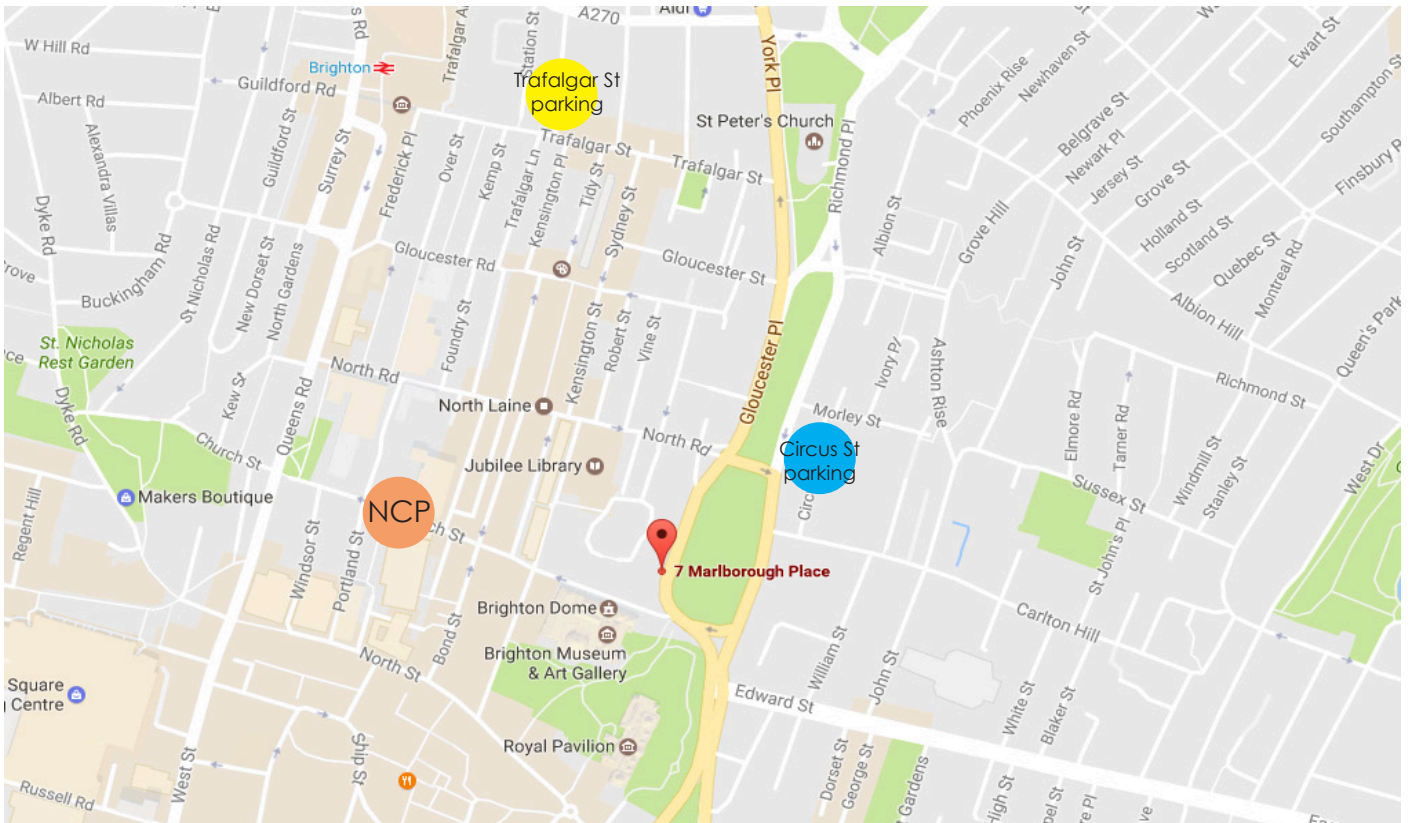

How to find us

Our address is:

7 Marlborough Place

Brighton

BN1 1UB

01273 672 575

For parking facilities you can use:

- NCP church street - £4/Hr
- trafalgar st car park (on blackman st) - £2/HR
- On street parking around circus st which is £1/Hr with a 2hr max stay.